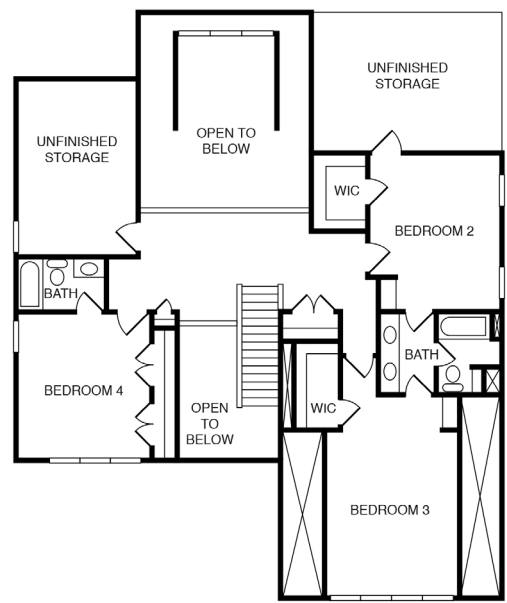

IVY COTTAGE

B
BIRINGER
BUILDERS

MORE INFO

2987SQFT **4**BEDROOMS **3.5**BATHROOMS

INVITING **FRONT PORCH**, **FIRST FLOOR MASTER SUITE** WITH ATTACHED LAUNDRY ROOM, **VAULTED GREAT ROOM**, PRIVATE **FIRST FLOOR STUDY**, ABUNDANCE OF **STORAGE ON SECOND FLOOR**

FIRST FLOOR

SECOND FLOOR

*This information is deemed reliable but not guaranteed. All details and illustrations are approximate and may vary from actual plans and specifications. Photo representative of home to be built.