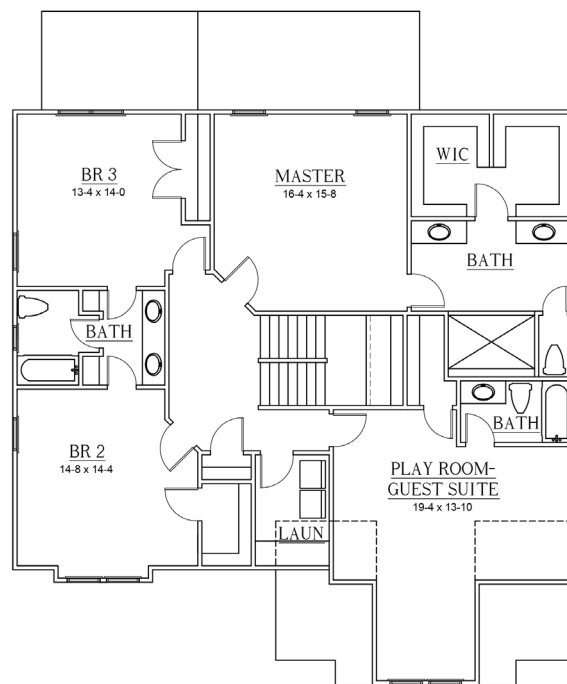

SYCAMORE

B
BIRINGER
BUILDERS

MORE INFO

3149 SQFT **5** BEDROOMS **4** BATHROOMS
PLAYROOM/GUEST SUITE ON FIRST FLOOR, **DESIGNER KITCHEN**
AND FAMILY ROOM WITH FIREPLACE, **COVERED PORCH**,
 ADDITIONAL STORAGE IN **WALK-UP ATTIC**, **2-CAR GARAGE**

FIRST FLOOR

SECOND FLOOR

*This information is deemed reliable but not guaranteed. All details and illustrations are approximate and may vary from actual plans and specifications. Photo representative of home to be built.