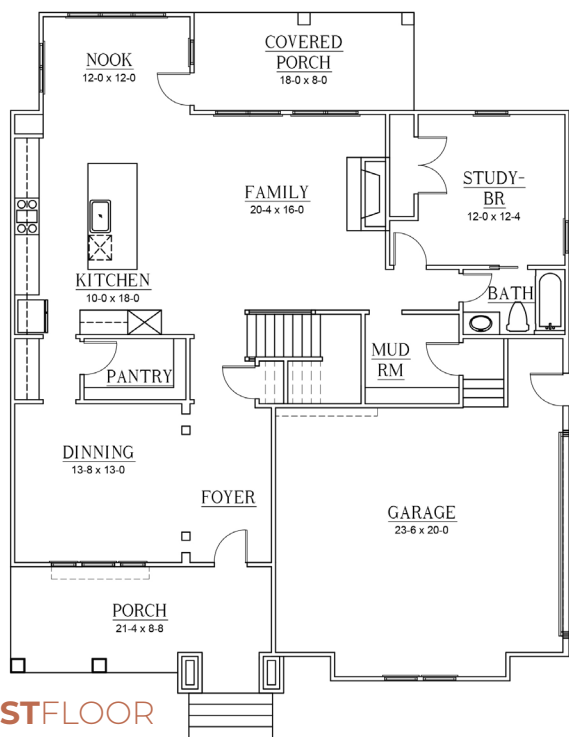

SYCAMORE

B
BIRINGER
BUILDERS

MORE INFO

3149 SQFT **5** BEDROOMS **4** BATHROOMS
PLAYROOM/GUEST SUITE ON FIRST FLOOR, **DESIGNER KITCHEN**
AND FAMILY ROOM WITH FIREPLACE, **COVERED PORCH**,
 ADDITIONAL STORAGE IN **WALK-UP ATTIC**, **2-CAR GARAGE**

FIRST FLOOR

SECOND FLOOR

*This information is deemed reliable but not guaranteed. All details and illustrations are approximate and may vary from actual plans and specifications. Photo representative of home to be built.