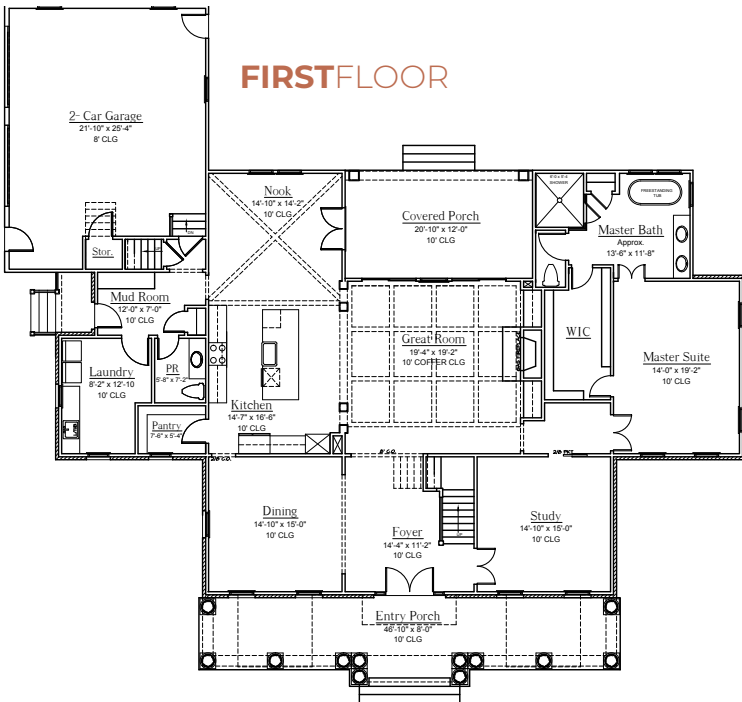

## MORE INFO

**4243**SQFT **5**BEDROOMS **4.5**BATHROOMS

WELCOMING **FRONT PORCH**, INCREDIBLE OPEN **LIVING SPACE**,  
FIRST FLOOR **MASTER SUITE**, **COVERED PORCH**, PRIVATE **STUDY**,  
LARGE **LOFT** ON SECOND LEVEL

## SECOND FLOOR

\*This information is deemed reliable but not guaranteed. All details and illustrations are approximate and may vary from actual plans and specifications. Photo representative of home to be built.