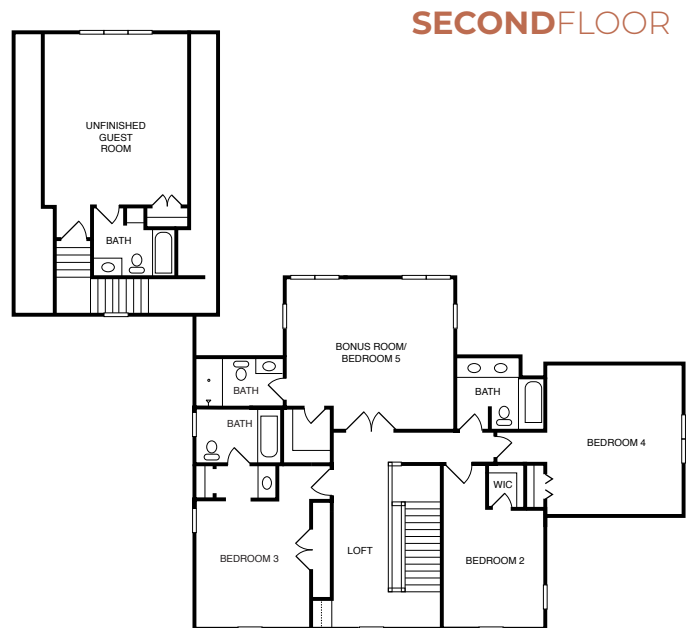

WILLOW

B
BIRINGER
BUILDERS

MORE INFO

3645 SQFT **5** BEDROOMS **5.5** BATHROOMS

INVITING **FRONT PORCH**, DESIGNER **KITCHEN**, GENEROUS **FAMILY ROOM WITH FIREPLACE**, 1ST FLOOR MASTER W/**SPA BATH**, HUGE WALK-IN **PANTRY**, CONVENIENT **1ST FLOOR LAUNDRY**