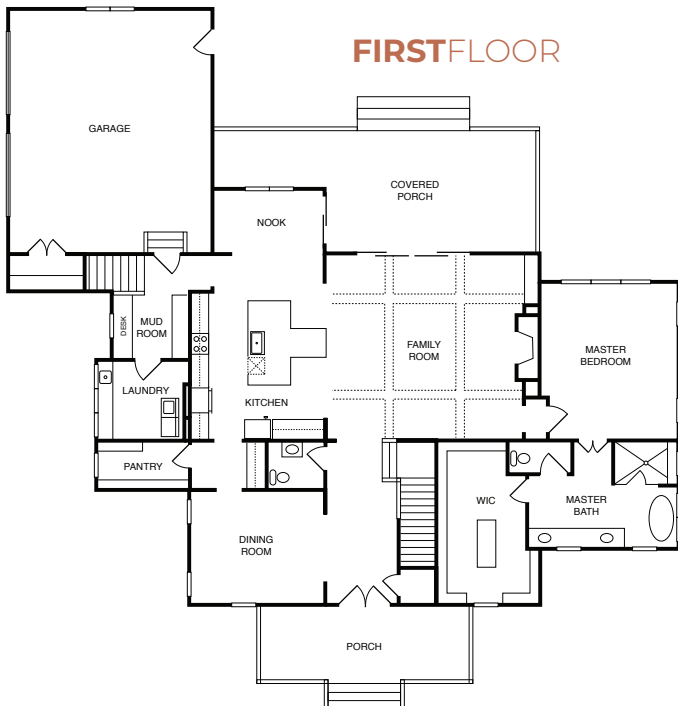

WILLOW

B
BIRINGER
BUILDERS

MORE INFO

3645 SQFT **5** BEDROOMS **5.5** BATHROOMS

INVITING **FRONT PORCH**, DESIGNER **KITCHEN**, GENEROUS **FAMILY ROOM WITH FIREPLACE**, 1ST FLOOR MASTER W/**SPA BATH**, HUGE WALK-IN **PANTRY**, CONVENIENT **1ST FLOOR LAUNDRY**