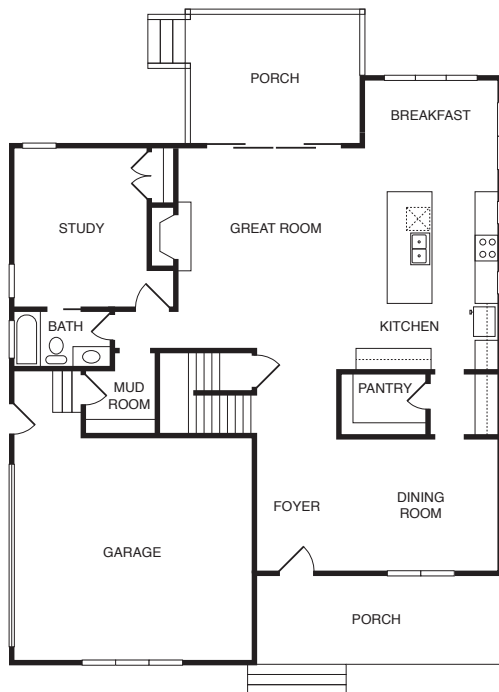

SYCAMORE

B
BIRINGER
BUILDERS

MORE INFO

3149 SQFT **5** BEDROOMS **4** BATHROOMS
PLAYROOM/GUEST SUITE ON FIRST FLOOR, **DESIGNER KITCHEN**
AND FAMILY ROOM WITH FIREPLACE, **COVERED PORCH**,
 ADDITIONAL STORAGE IN **WALK-UP ATTIC**, **2-CAR GARAGE**

FIRST FLOOR

SECOND FLOOR

THIRD FLOOR

*This information is deemed reliable but not guaranteed. All details and illustrations are approximate and may vary from actual plans and specifications. Photo representative of home to be built.