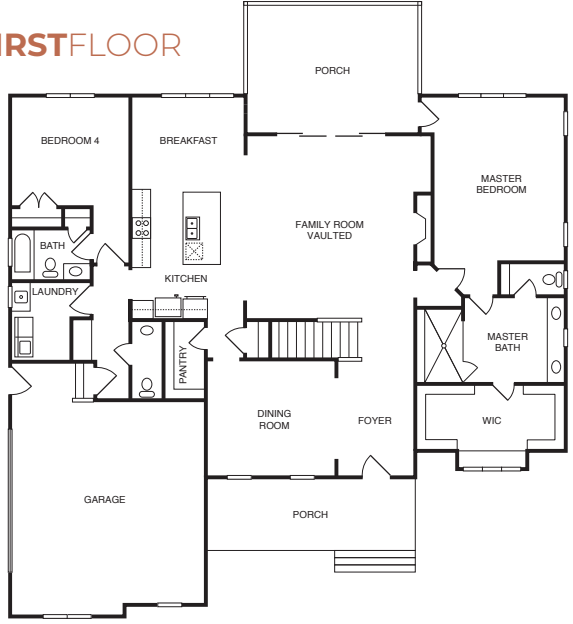

UNDER CONSTRUCTION

THE JUNIPER • \$769,000

2601 MICHAUX VALLEY WAY, MIDLOTHIAN, VA 23113

3671SQFT • **4**BEDROOMS • **4.5**BATHROOMS

Charming home with designer kitchen, vaulted family room with fireplace, first floor master with spa bath, study/bedroom on first level, 2 additional bedrooms, 2 full baths and loft on second level.

FIRST FLOOR

SECOND FLOOR

*This information is deemed reliable but not guaranteed. All details and illustrations are approximate and may vary from actual plans and specifications.

CONTACT US **JUSTIN CALLIOTT & KELLY DUNN**
804.464.3863 | SALES@BIRINGERBUILDERS.COM | BIRINGERBUILDERS.COM