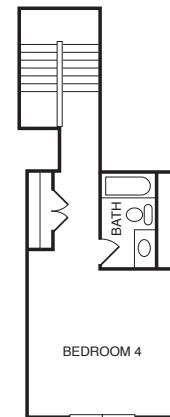

SWEET BRIAR

B
BIRINGER
BUILDERS

MORE INFO

2548 SQFT **4** BEDROOMS **3.5** BATHROOMS

WELCOMING **FRONT PORCH**, **KITCHEN** WITH T-ISLAND, **GREAT ROOM** OPENS TO HUGE **REAR PORCH**, **MAIN LEVEL LIVING** WITH SPACIOUS **MASTER SUITE** AND 2 BEDROOMS, **ADDITIONAL BEDROOM & FULL BATH** ON SECOND LEVEL.

FIRST FLOOR

SECOND FLOOR

BEDROOM 4

*This information is deemed reliable but not guaranteed. All details and illustrations are approximate and may vary from actual plans and specifications. Photo representative of home to be built.