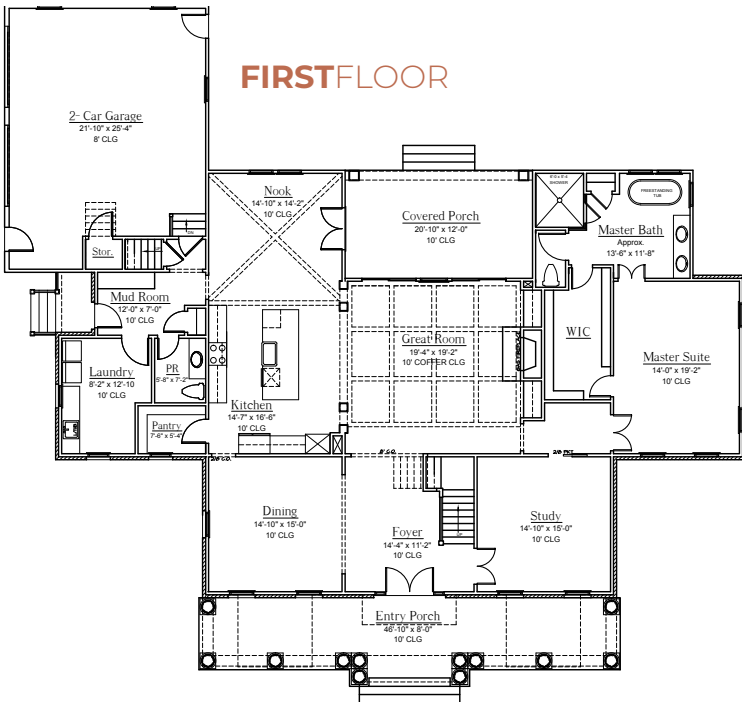

LINDEN

B
BIRINGER
BUILDERS

MORE INFO

4243SQFT **5**BEDROOMS **4.5**BATHROOMS

WELCOMING **FRONT PORCH**, INCREDIBLE OPEN **LIVING SPACE**,
FIRST FLOOR **MASTER SUITE**, **COVERED PORCH**, PRIVATE **STUDY**,
LARGE **LOFT** ON SECOND LEVEL