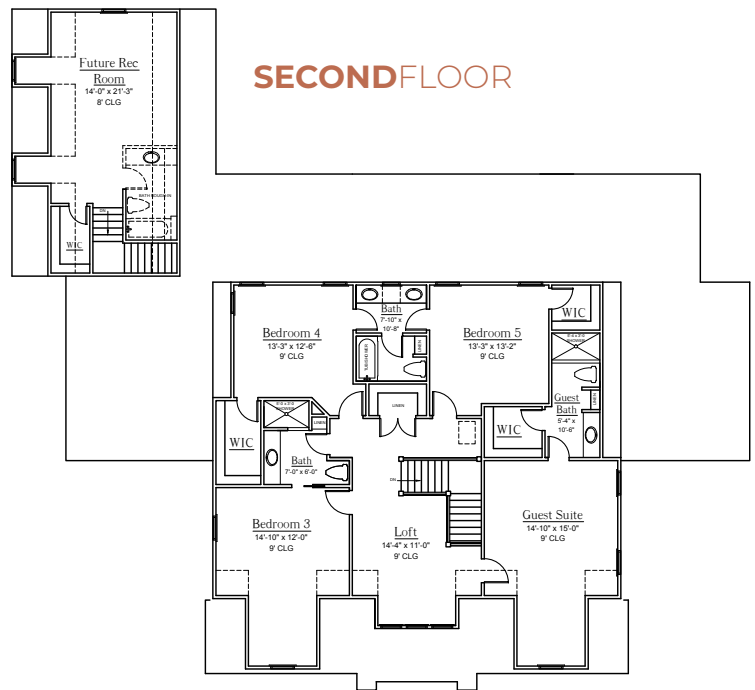

LINDEN

B
BIRINGER
BUILDERS

MORE INFO

4243SQFT **5**BEDROOMS **4.5**BATHROOMS

WELCOMING **FRONT PORCH**, INCREDIBLE OPEN **LIVING SPACE**,
FIRST FLOOR **MASTER SUITE**, **COVERED PORCH**, PRIVATE **STUDY**,
LARGE **LOFT** ON SECOND LEVEL