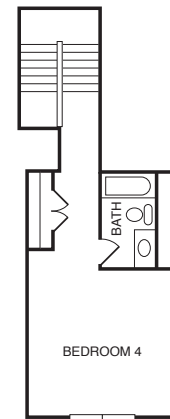

SWEET BRIAR

B
BIRINGER
BUILDERS

MORE INFO

2548 SQFT **4** BEDROOMS **3.5** BATHROOMS

WELCOMING **FRONT PORCH**, **KITCHEN** WITH T-ISLAND, **GREAT ROOM** OPENS TO HUGE **REAR PORCH**, **MAIN LEVEL LIVING** WITH SPACIOUS **MASTER SUITE** AND 2 BEDROOMS, **ADDITIONAL BEDROOM & FULL BATH** ON SECOND LEVEL.

FIRST FLOOR

SECOND FLOOR

BEDROOM 4

*This information is deemed reliable but not guaranteed. All details and illustrations are approximate and may vary from actual plans and specifications. Photo representative of home to be built.