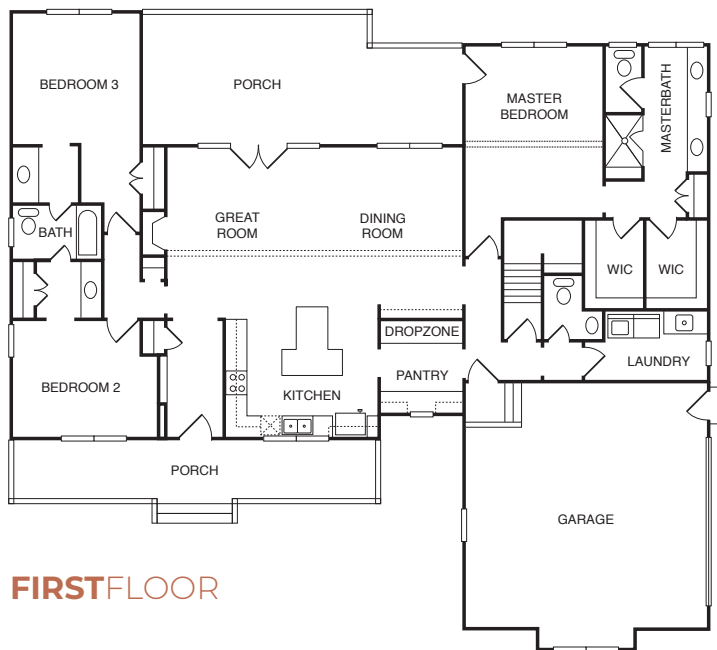

SWEET BRIAR

B
BIRINGER
BUILDERS

MORE INFO

2548 SQFT **4** BEDROOMS **3.5** BATHROOMS

WELCOMING **FRONT PORCH**, **KITCHEN** WITH T-ISLAND, **GREAT ROOM** OPENS TO HUGE **REAR PORCH**, **MAIN LEVEL LIVING** WITH SPACIOUS **MASTER SUITE** AND 2 BEDROOMS, **ADDITIONAL BEDROOM & FULL BATH** ON SECOND LEVEL.

FIRST FLOOR

SECOND FLOOR

BEDROOM 4

*This information is deemed reliable but not guaranteed. All details and illustrations are approximate and may vary from actual plans and specifications. Photo representative of home to be built.